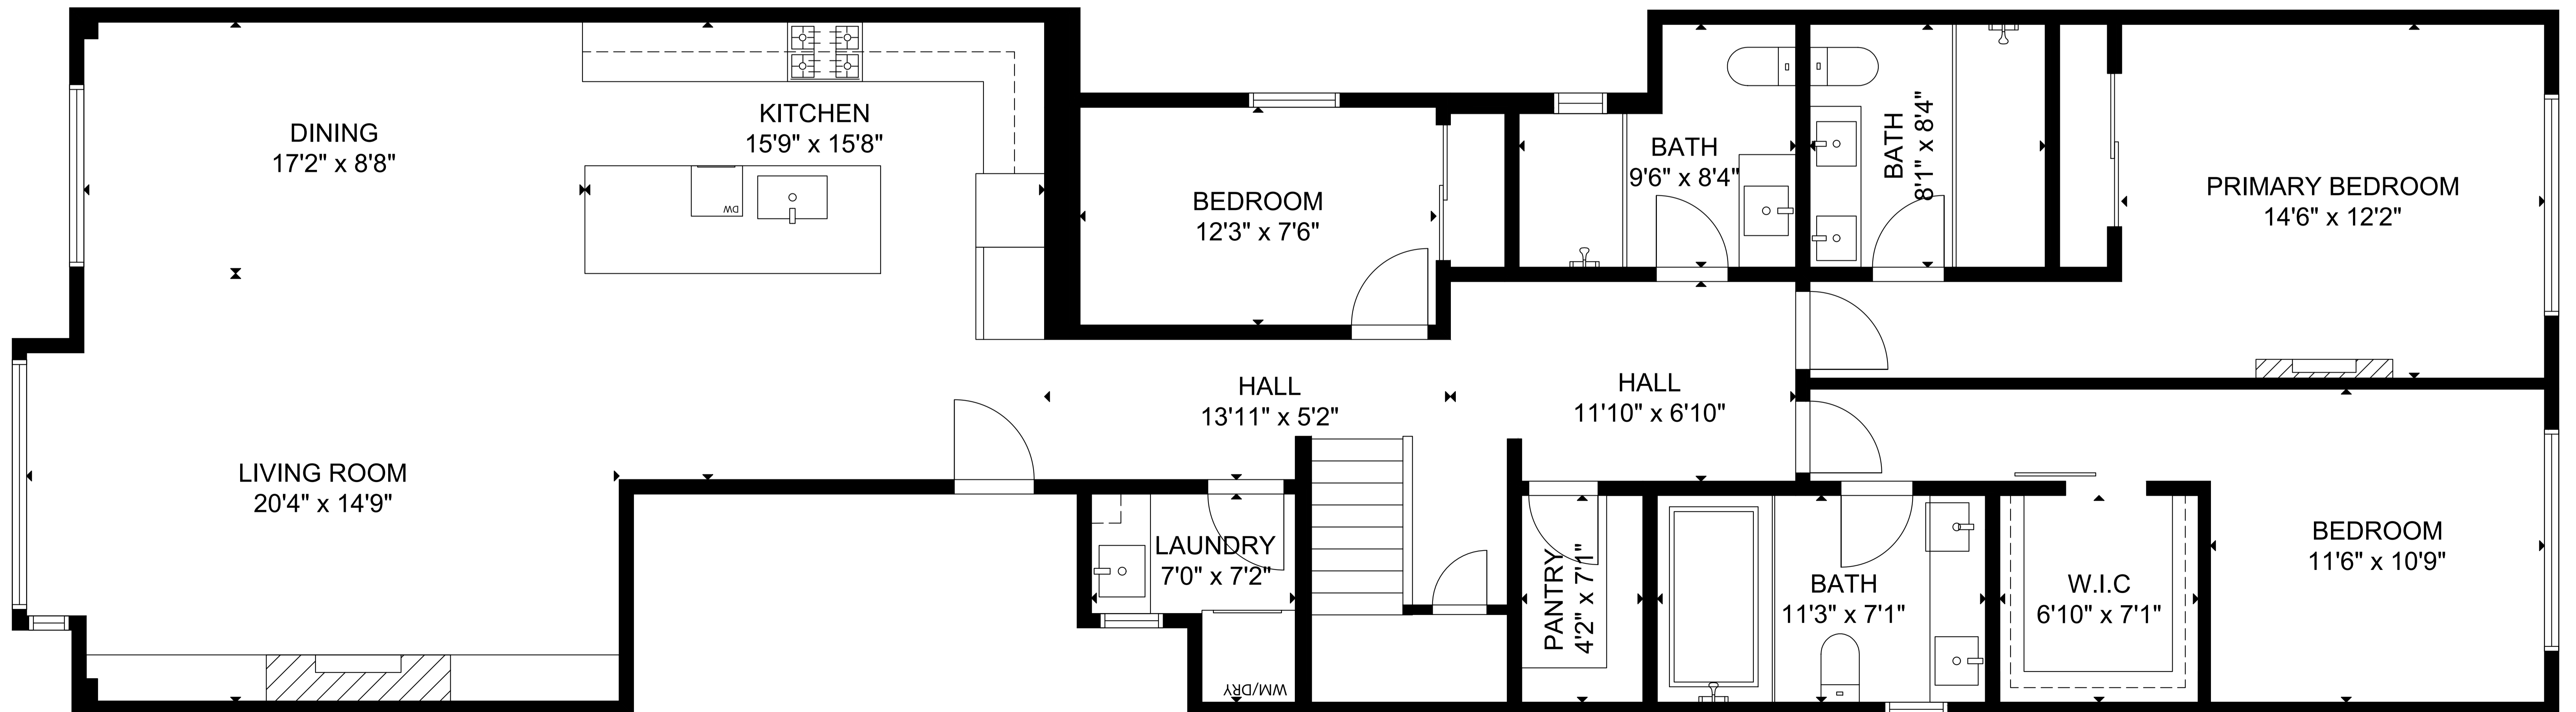

FLOOR 2

FLOOR 1

GROSS INTERNAL AREA  
 TOTAL: 2,303 sq ft  
 FLOOR 1: 1,787 sq ft, FLOOR 2: 516 sq ft  
 SIZE AND DIMENSIONS ARE APPROXIMATE, ACTUAL MAY VARY.